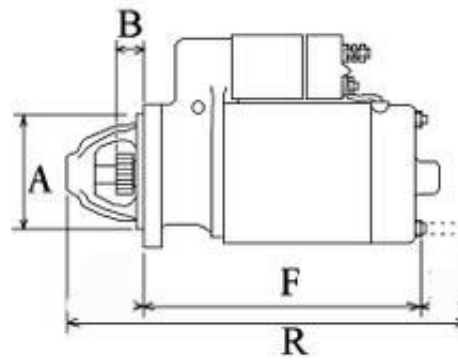

Opis produktu

ROZRUSZNIK

12V, 3.1 kW

ZASTOSOWANIE

DEUTZ-FAHR - RÓŻNE MODELE

PRZYKŁADOWE ZASTOSOWANIE

---	---	---	---
---	---	---	---
---	---	---	---
---	---	---	---
---	---	---	---
---	---	---	---

BOSCH: 0001369014; 0001369024;

ISKRA: 11.130.567; AZJ3179;

KHD: 1180805;

HC: CS887; **CARGO:** 112555

---	---
---	---
---	---
---	---
---	---
---	---
---	---